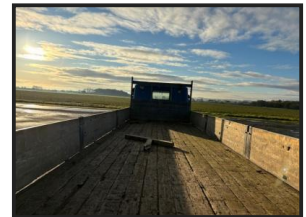

SCANIA P230

£POA

4X2, MANUAL GEARBOX, DAY CAB, 27FT TREBLE DROPSIDE BODY, ALUMINIUM SIDES, TOOL BOX

Product Details	
Category/Type	Rigids
Make	SCANIA
Model	P230
Year	2005
Hours	900000

The Bungalow, Moorfield Lane, Wombledon, York, YO62 7RY