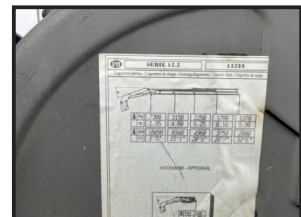

PM 15.5

£POA

3 EXTENSIONS, REMOTE CONTROL

Product Details

Category/Type	Truck Cranes
Make	PM
Model	15.5
Year	2013
Hours	-

The Bungalow, Moorfield Lane, Wombledon, York, YO62 7RY

Tel: 01751 431967

www.huntersgreencommercials.com hgcommercials@btinternet.com